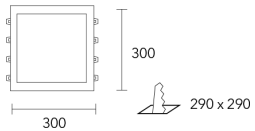

DIMENSIONES

PAL156 / PAL255

PAL154 / PAL254